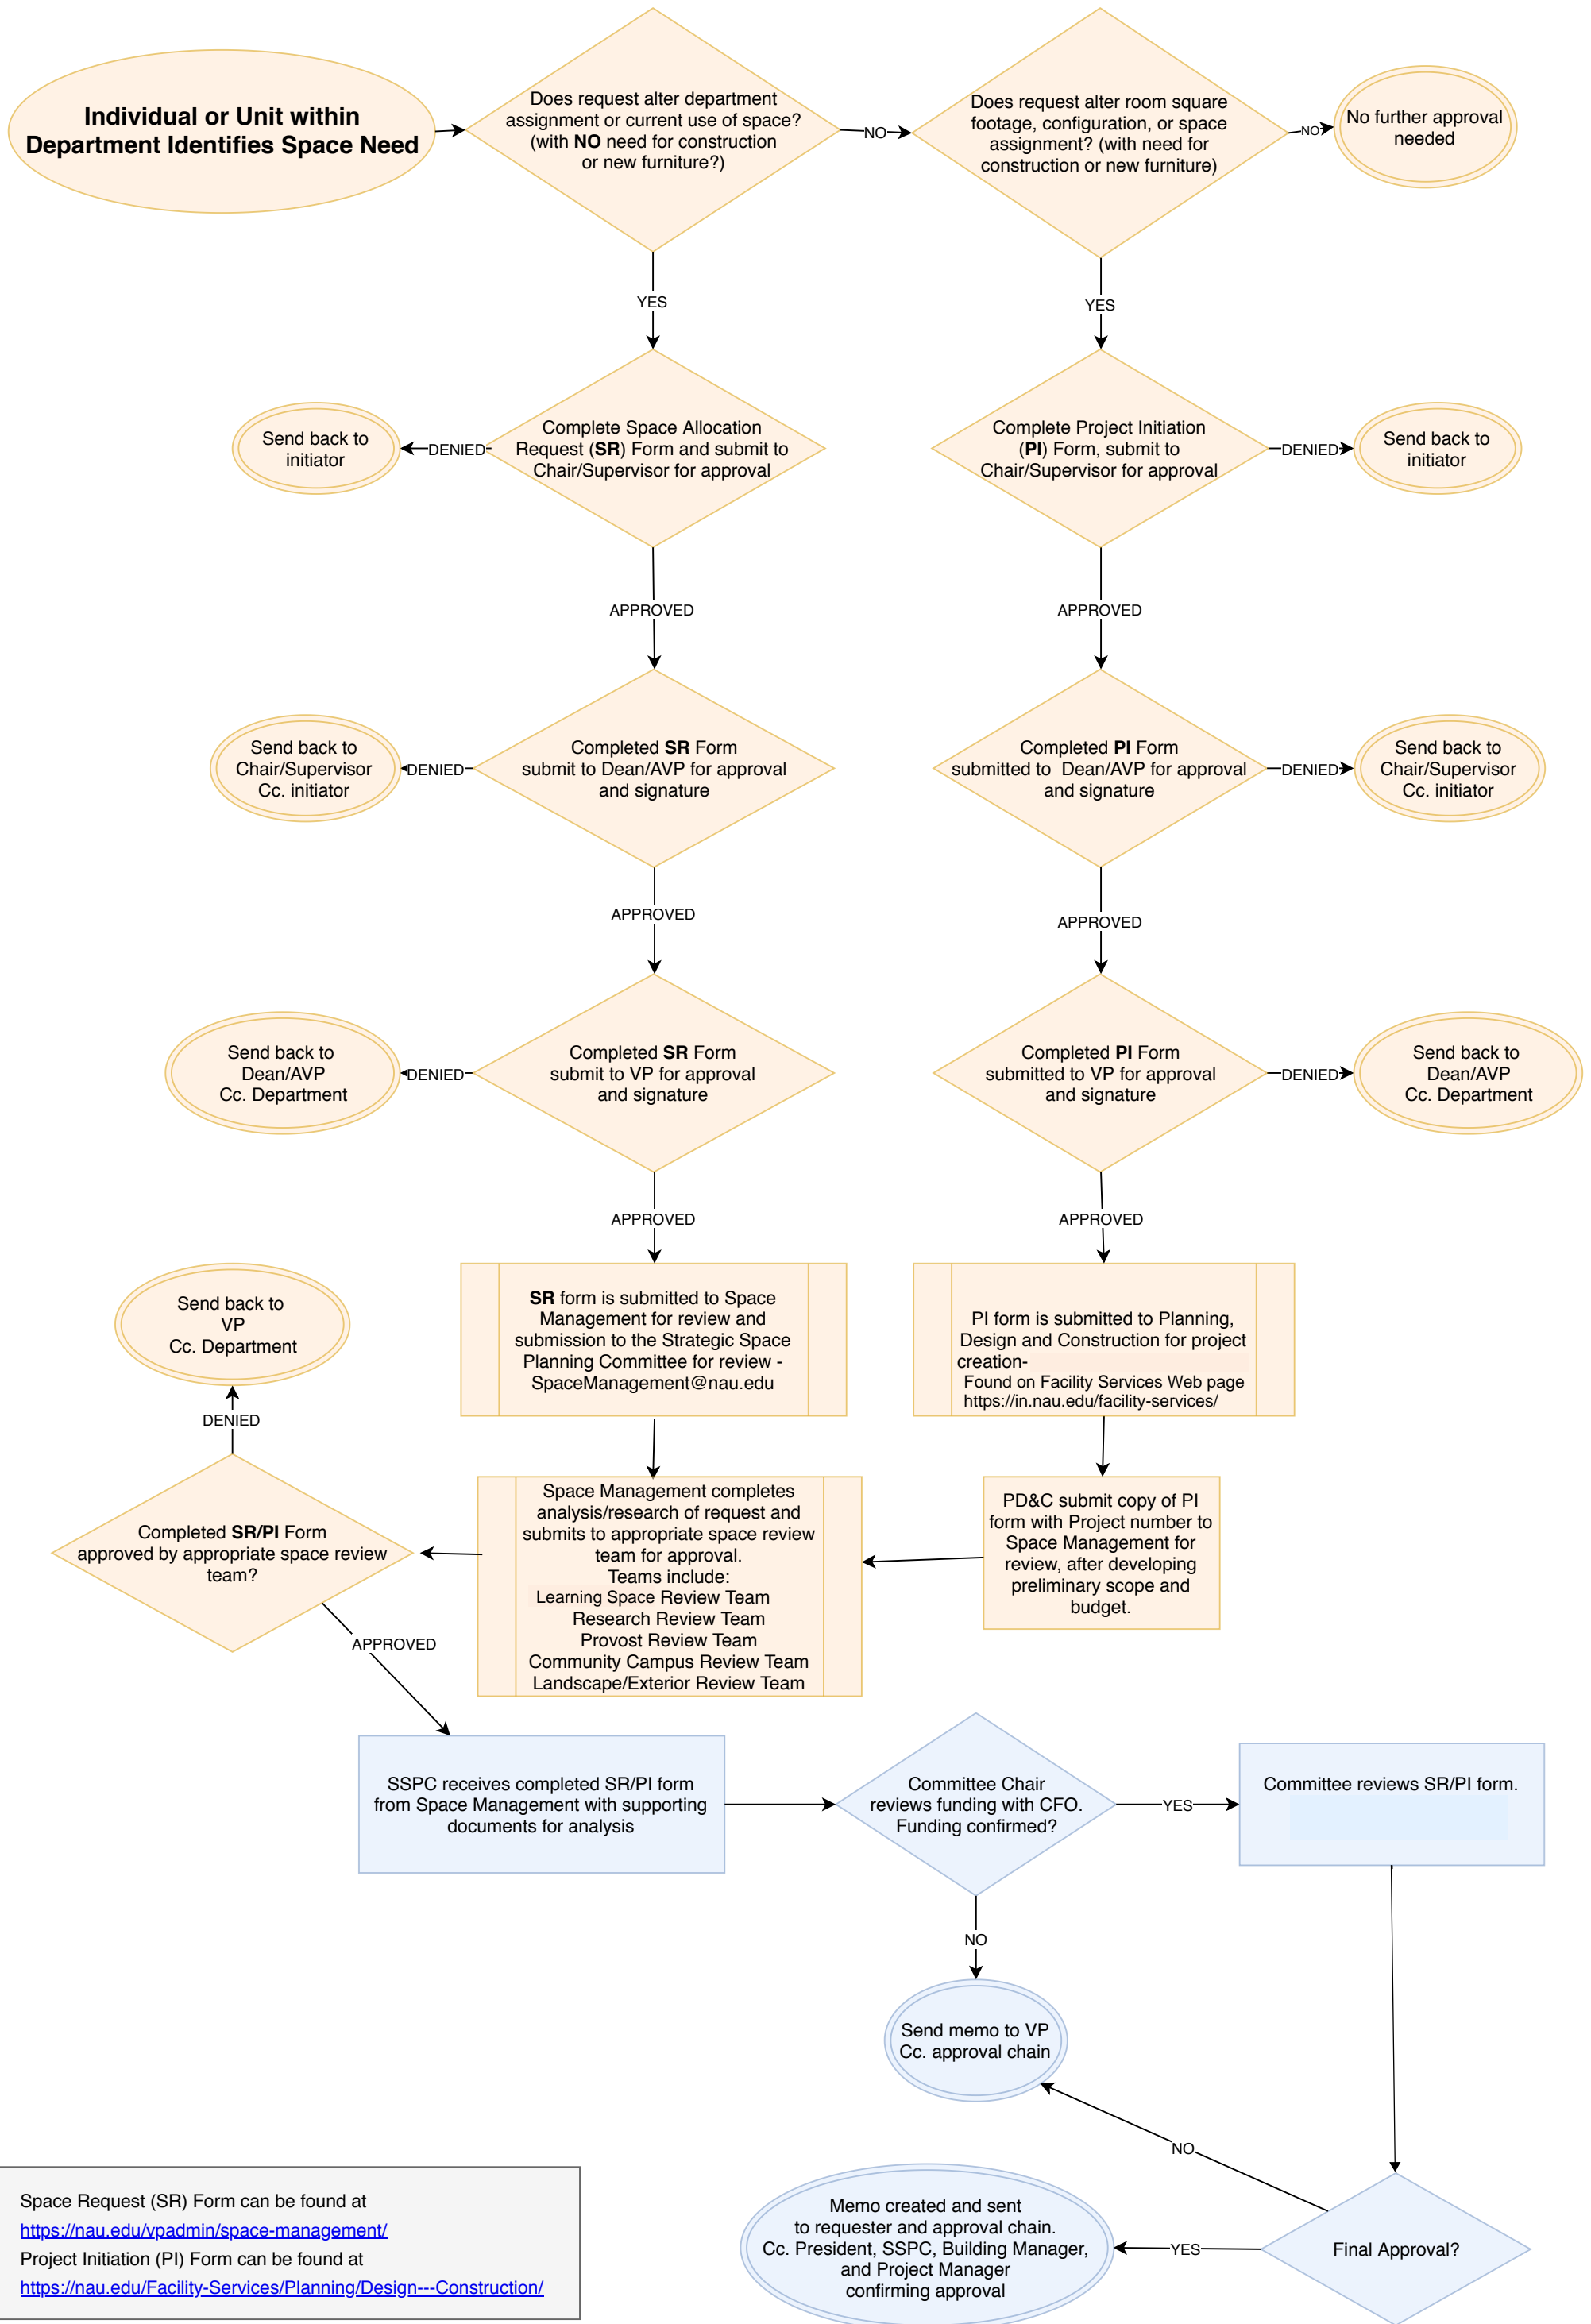

SPACE REQUEST APPROVAL PROCESS

Space Request (SR) Form can be found at <https://nau.edu/vpadmin/space-management/>
 Project Initiation (PI) Form can be found at <https://nau.edu/Facility-Services/Planning/Design---Construction/>