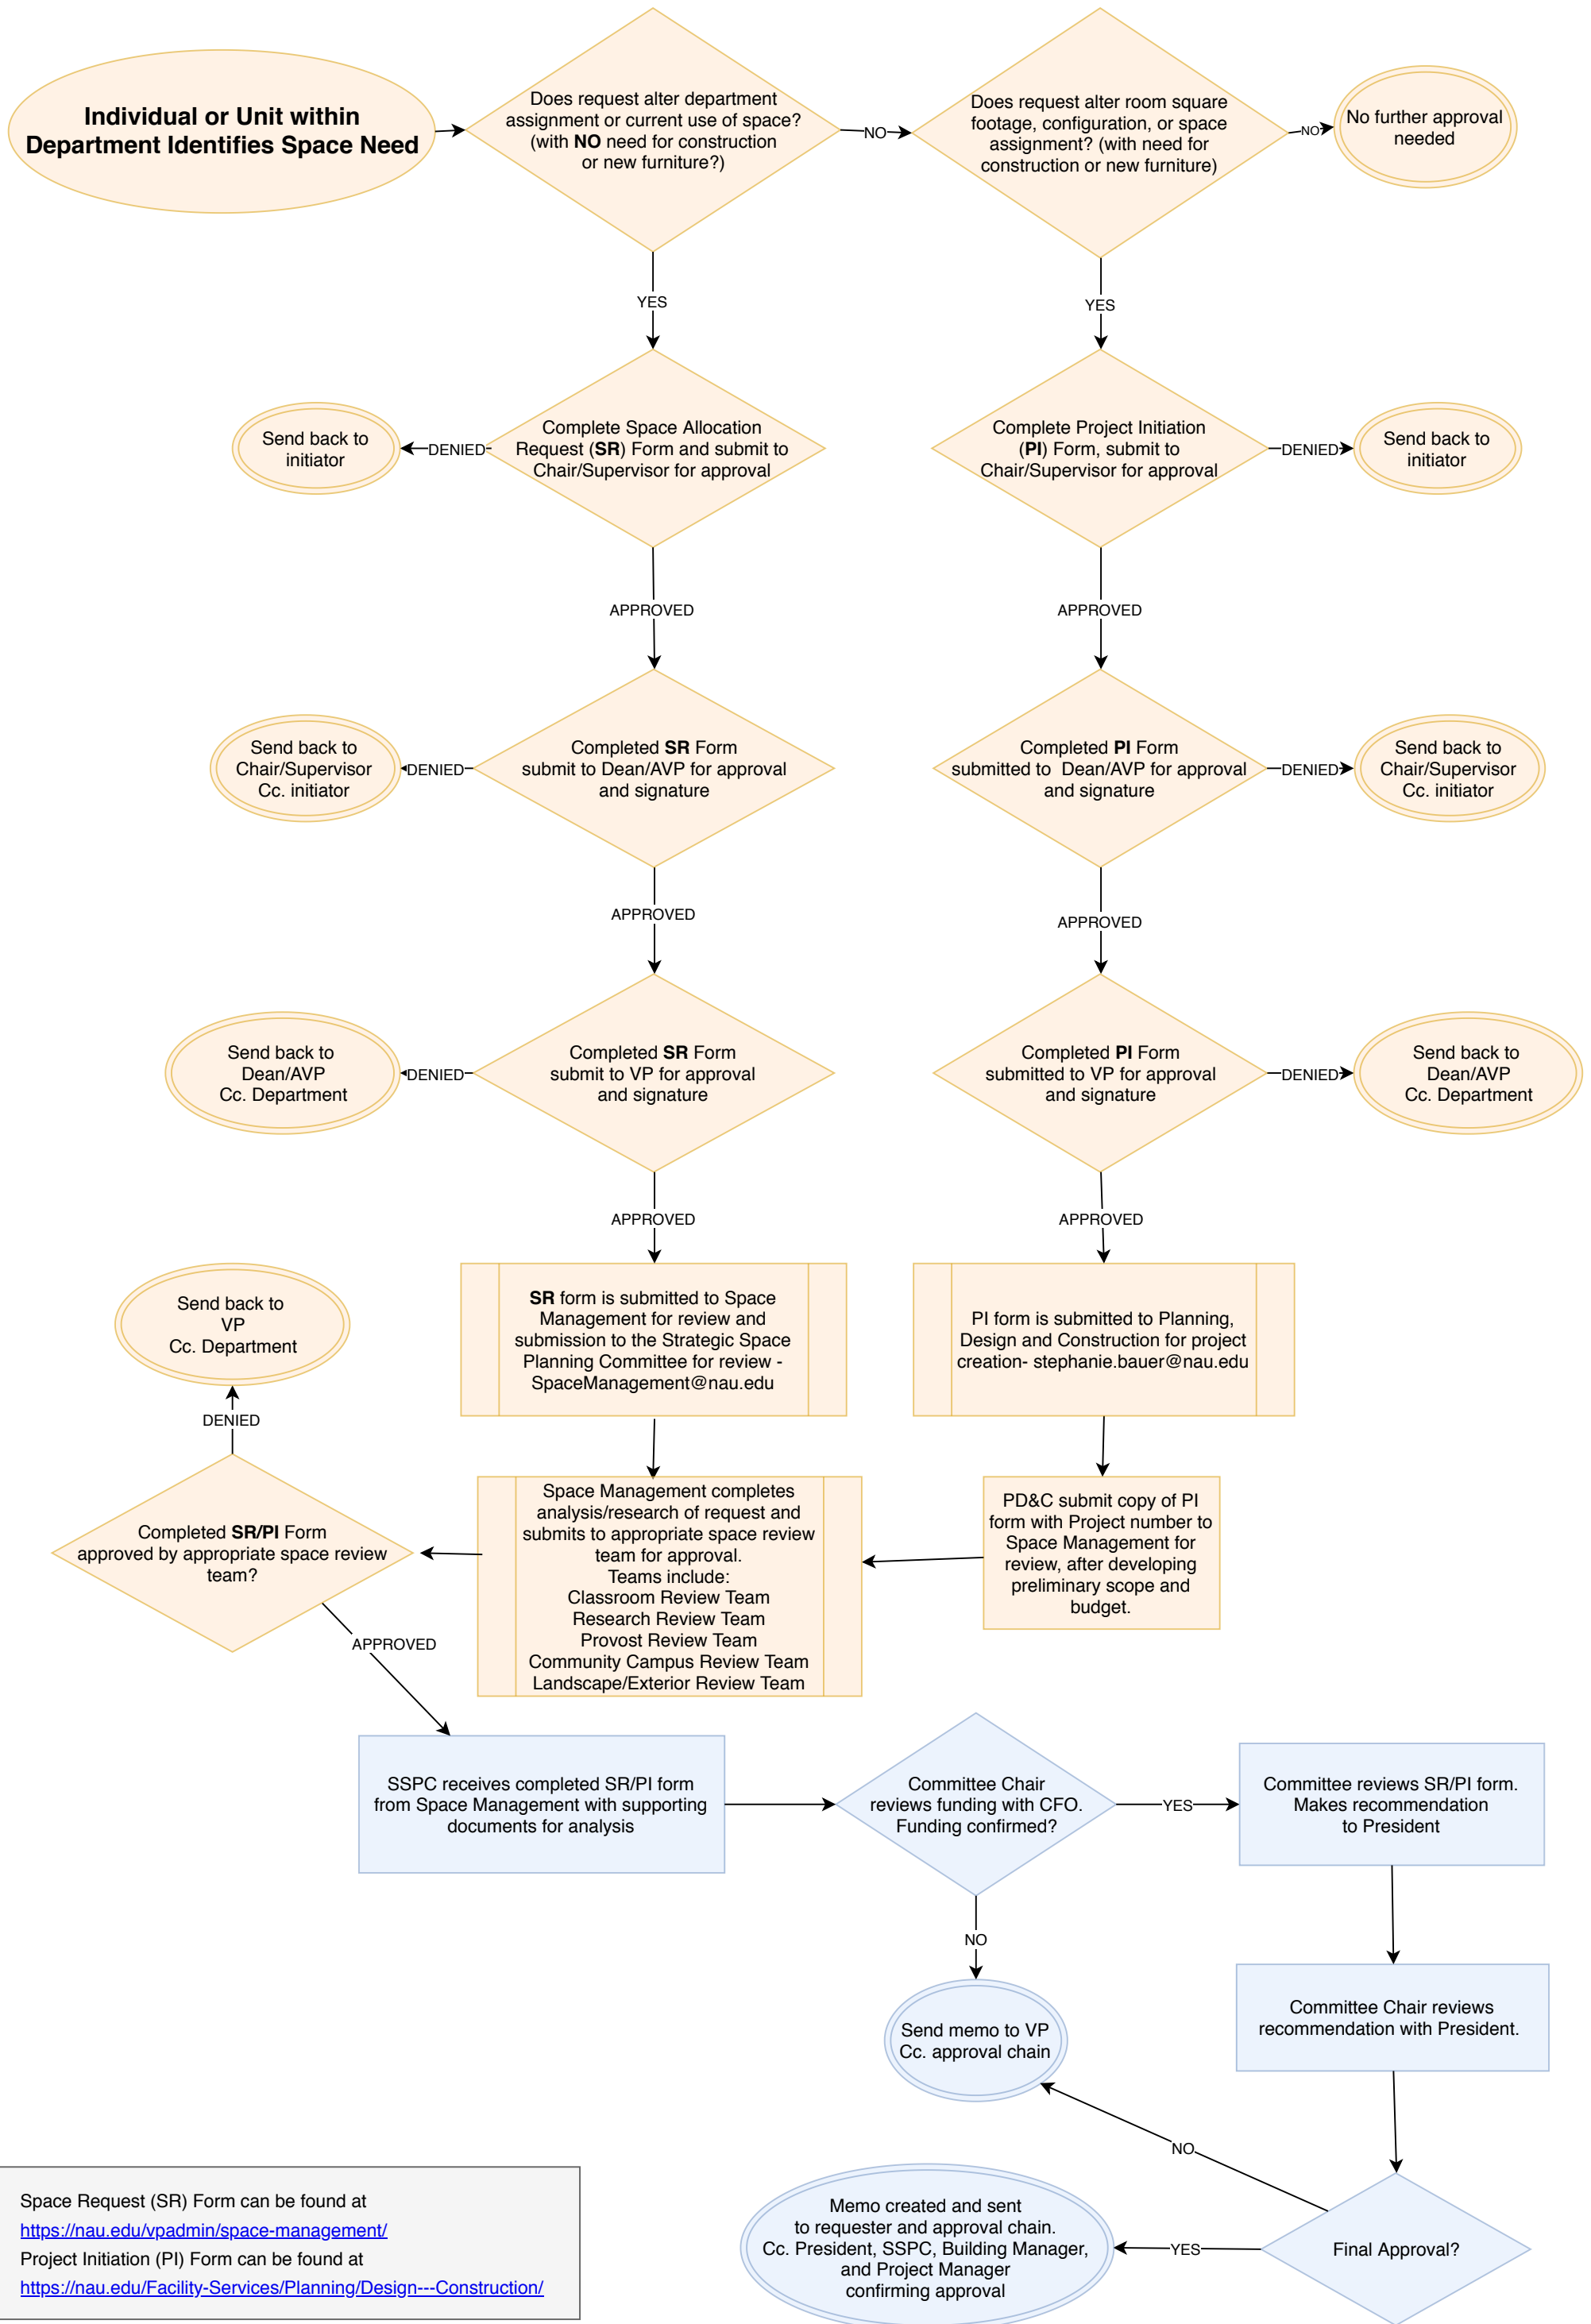

# SPACE REQUEST APPROVAL PROCESS

Space Request (SR) Form can be found at <https://nau.edu/vpadmin/space-management/>  
 Project Initiation (PI) Form can be found at <https://nau.edu/Facility-Services/Planning/Design---Construction/>