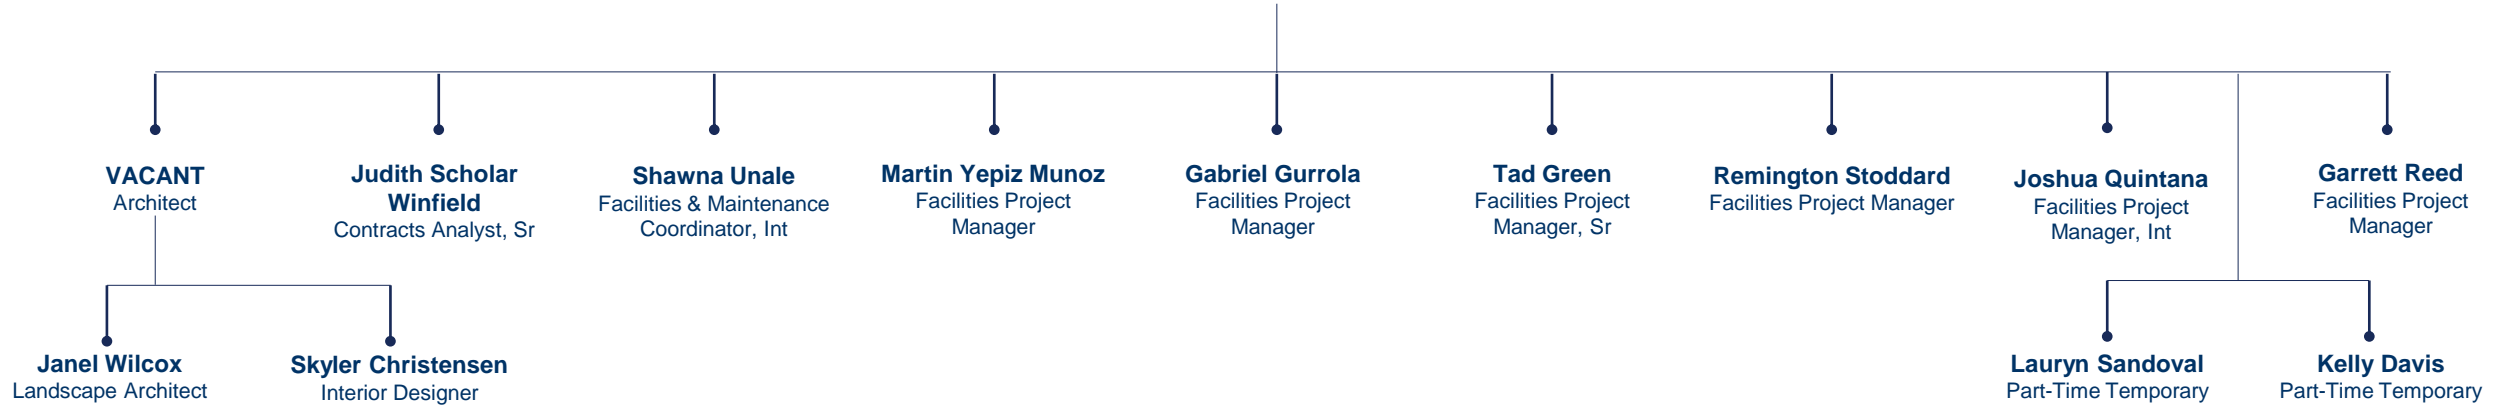

ORGANIZATION CHART
Facilities & Maintenance Services
(Capital Planning, Design, &
Construction)

Joshua Spear
Director, Facilities & Maintenance
(PD&C)