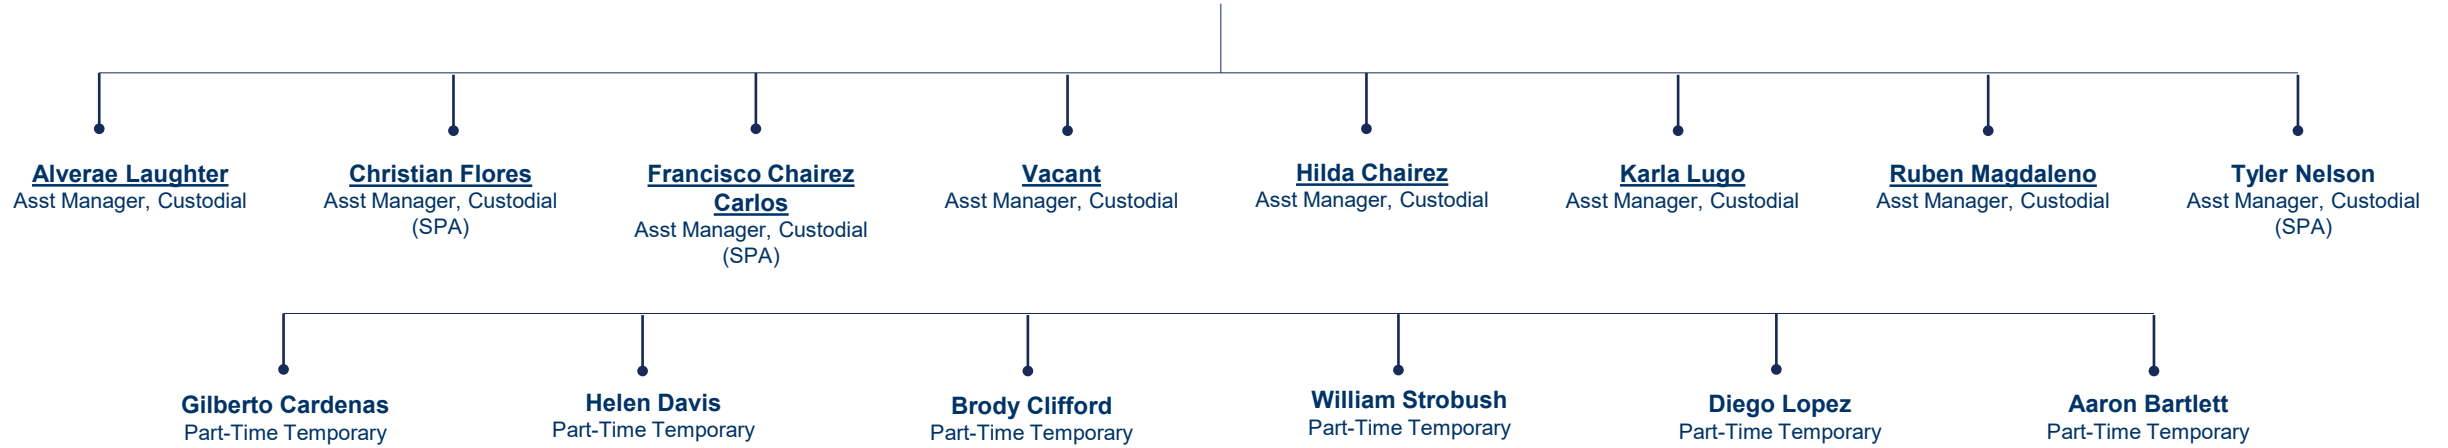

ORGANIZATION CHART

Facilities & Maintenance Services (Landscape and Custodial)

Timothy Elliott
Assistant Director, Facilities &
Maintenance (Operations)

ORGANIZATION CHART

Facilities & Maintenance Services (Custodial - Academic)

Eulla Locket
Manager, Custodial Services

Various Student Workers

ORGANIZATION CHART
Facilities & Maintenance Services
(Custodial - Academic)

Eulla Locket
Assistant Manager, Custodial

ORGANIZATION CHART

Facilities & Maintenance Services (Custodial - Academic)