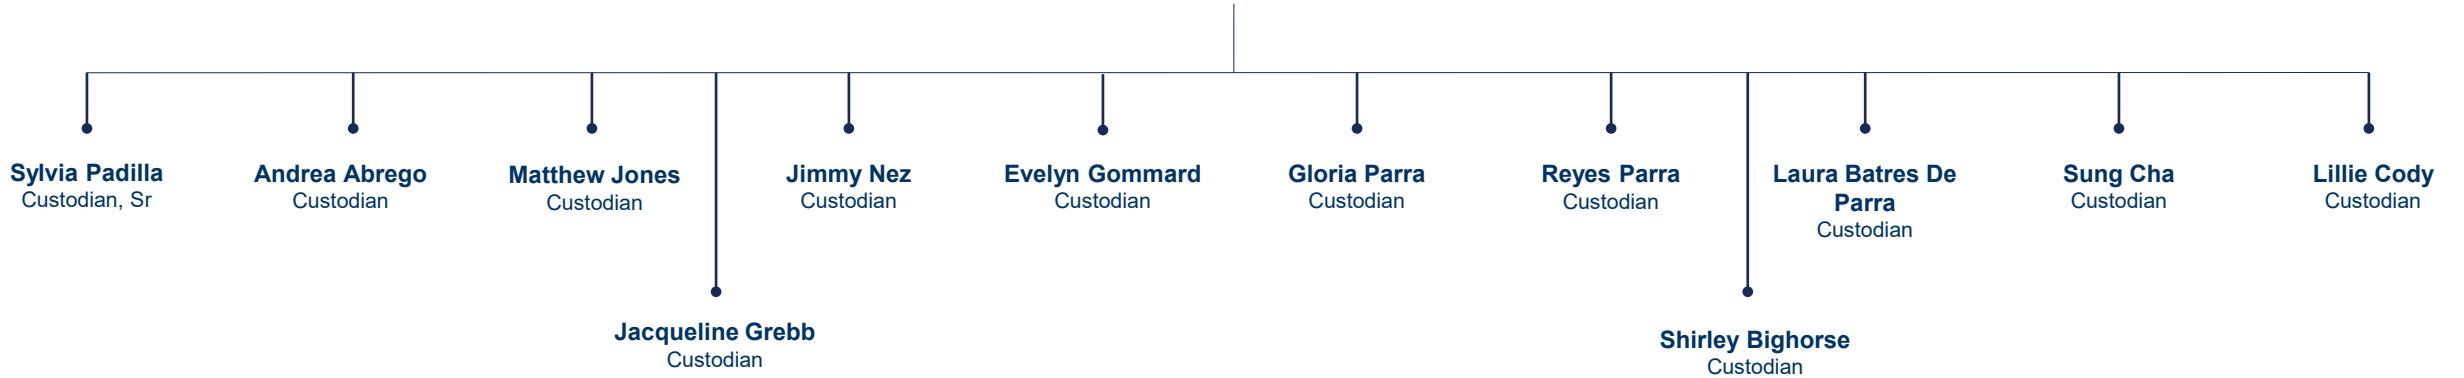

Karla Lugo
Assistant Manager, Custodial

ORGANIZATION CHART

Facilities & Maintenance Services (Custodial - Academic)

Ruben Magdaleno
Assistant Manager, Custodial

ORGANIZATION CHART

Facilities & Maintenance Services (Custodial – Campus Living)

Richard Capuano
Manager, Custodial

ORGANIZATION CHART
Facilities & Maintenance Services
(Custodial – Campus Living)

Brenda Diaz
Asst Manager, Custodial Services

ORGANIZATION CHART

Facilities & Maintenance Services (Custodial – Campus Living)

Maria Quinonez
Asst Manager, Custodial Services

ORGANIZATION CHART

Facilities & Maintenance Services (Custodial – Campus Living)

Socorro Ortiz

Asst Manager, Custodial Services

ORGANIZATION CHART

Facilities & Maintenance Services (Custodial - Academic)