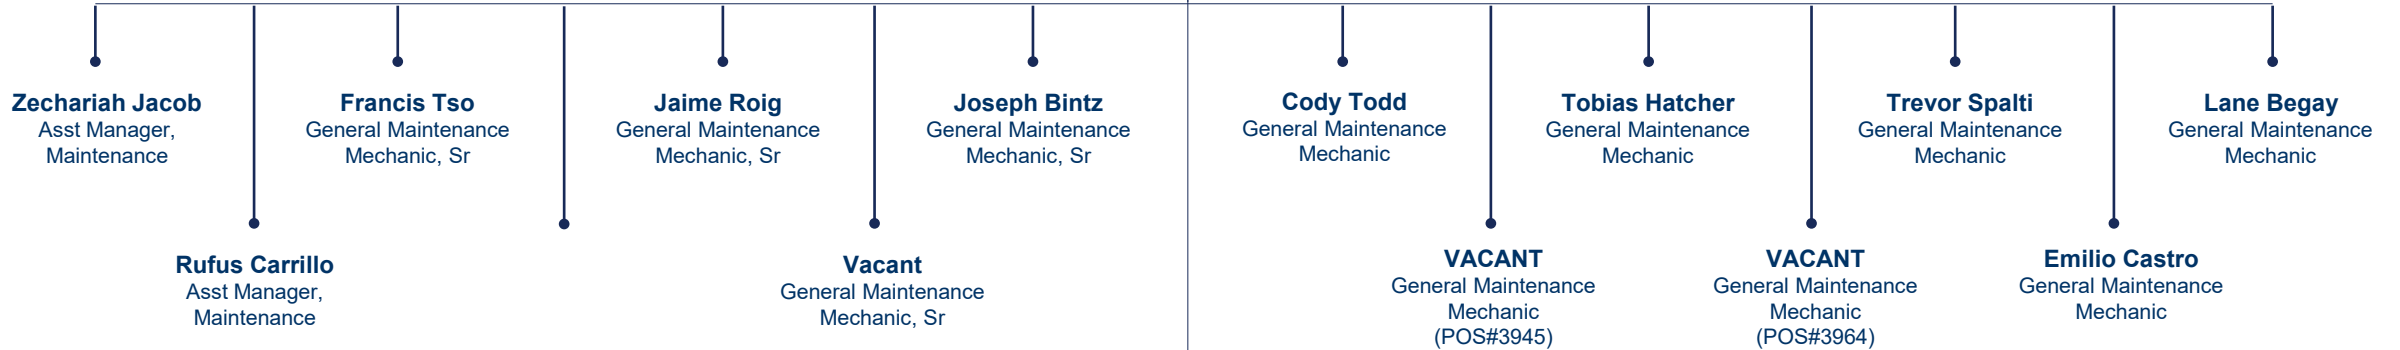

ORGANIZATION CHART

Facilities & Maintenance Services (General Maintenance)

Damion Unale
Manager, Maintenance

Leonardo Castro Part-Time Temporary	Daniel Godinez Part-Time Temporary	Joshua Holland Part-Time Temporary	Eric Reber Part-Time Temporary	Anthony Lugo Part-Time Temporary		
Cooper Montgomery Student Worker	Cosmos Amankwah Student Worker	Samuel Wong Mungarro Student Worker	Ethan Kuchta Student Worker	Zane Huebner Student Worker	Will Randolph Student Worker	Samuel Dunlop Student Worker