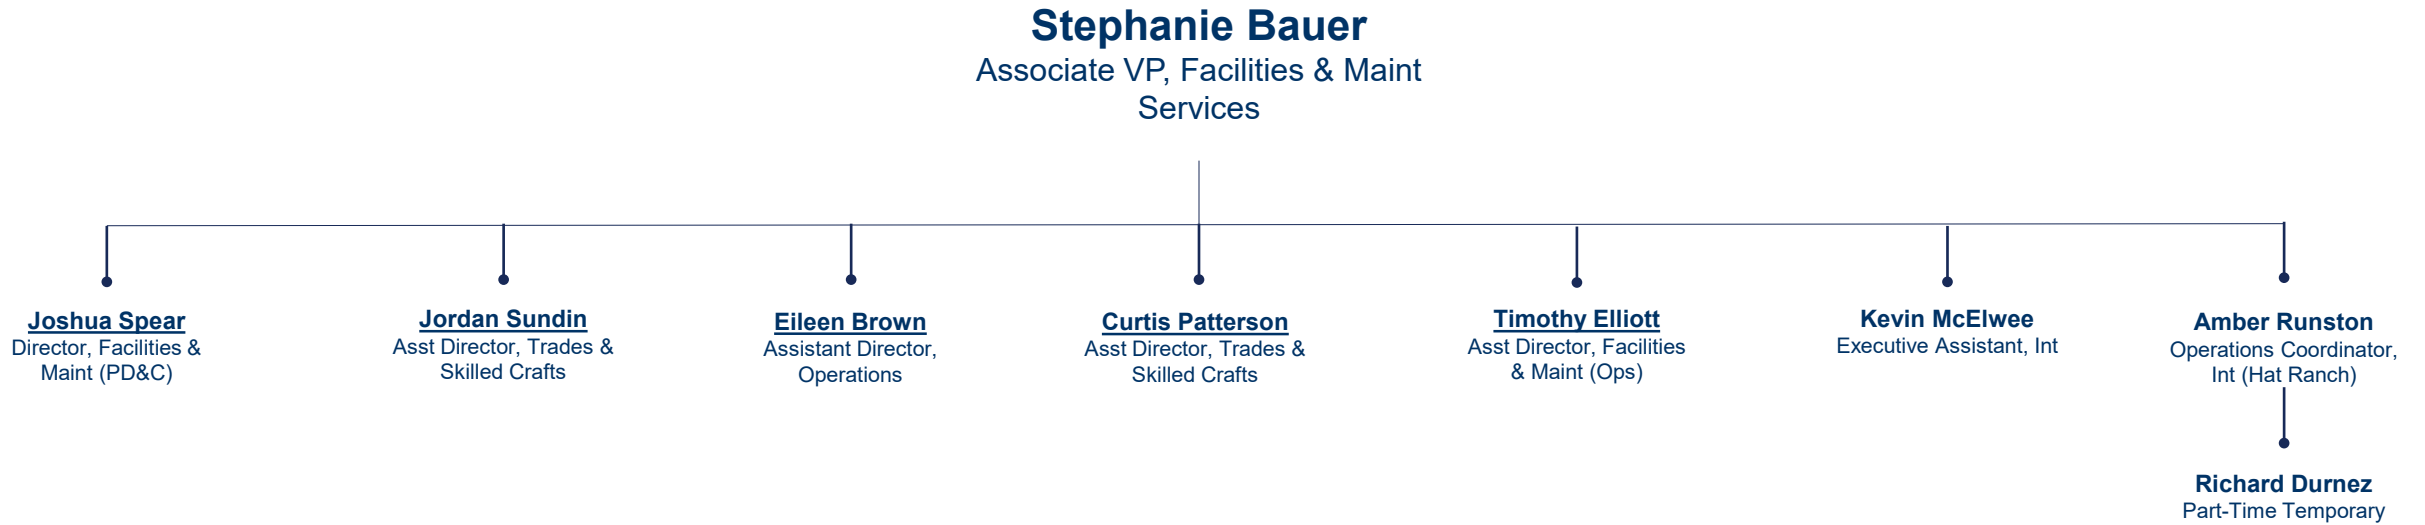

ORGANIZATION CHART

Facilities & Maintenance Services

ORGANIZATION CHART

Facilities & Maintenance Services (Capital Planning, Design, & Construction)

Joshua Spear
Director, Facilities & Maintenance
(PD&C)

PV Osiago
Architect