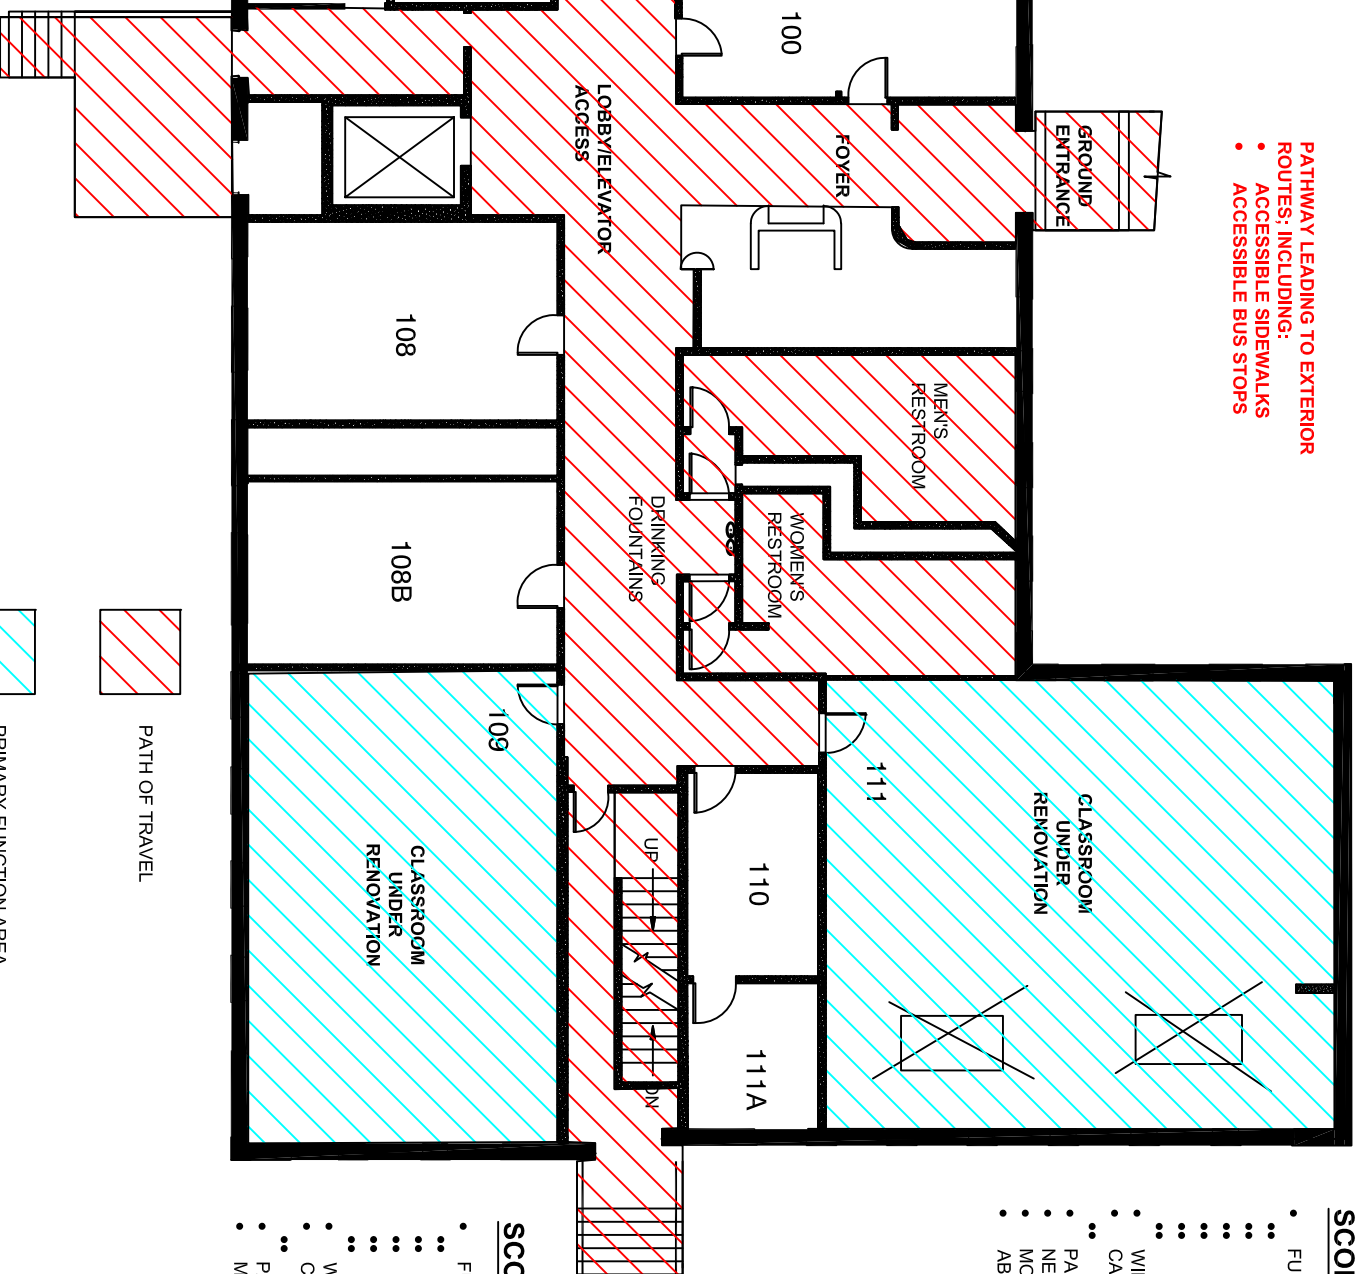

**SCOPE OF WORK - CLASSROOM #103**

- FIXED FURNITURE
- SEATING
- FURNITURE
- ADA TABLES
- CHAIRS
- WHITE BOARDS
- WINDOW COVERINGS
- CARPENTRY
- WALL BUILD OUT
- REMOVAL OF EXISTING PROJECTOR ROOM
- REMOVAL OF EXISTING ITEMS
- PAINT
- NEW CARPET
- MOVING EXISTING FURNITURE
- ABATEMENT

PATHWAY LEADING TO EXTERIOR  
 ROUTES: INCLUDING:  
 • ACCESSIBLE PARKING  
 • ACCESSIBLE SIDEWALKS

**SCOPE OF WORK - CLASSROOM #104**

- FURNITURE
- ADA TABLES
- TABLES
- CHAIRS
- WHITE BOARDS
- STORAGE CABINETS
- WINDOW COVERINGS
- CARPENTRY
- REMOVAL OF EXISTING ITEMS
- REPLACE SOME CEILING TILES/GRID
- PAINT
- NEW CARPET
- MOVE EXISTING FURNITURE
- ABATEMENT

PATHWAY LEADING TO EXTERIOR  
 ROUTES: INCLUDING:  
 • ACCESSIBLE SIDEWALKS  
 • ACCESSIBLE BUS STOPS

**SCOPE OF WORK - CLASSROOM #111**

- FURNITURE
- ADA TABLES
- CHAIRS
- TABLES
- MOBILE EASELS
- STORAGE
- WHITE BOARDS
- WINDOW COVERINGS
- CARPENTRY
- REMOVAL OF EXISTING ITEMS/BUILT INS
- PAINT
- NEW VCT
- MOVE EXISTING FURNITURE
- ABATEMENT

**First Floor**