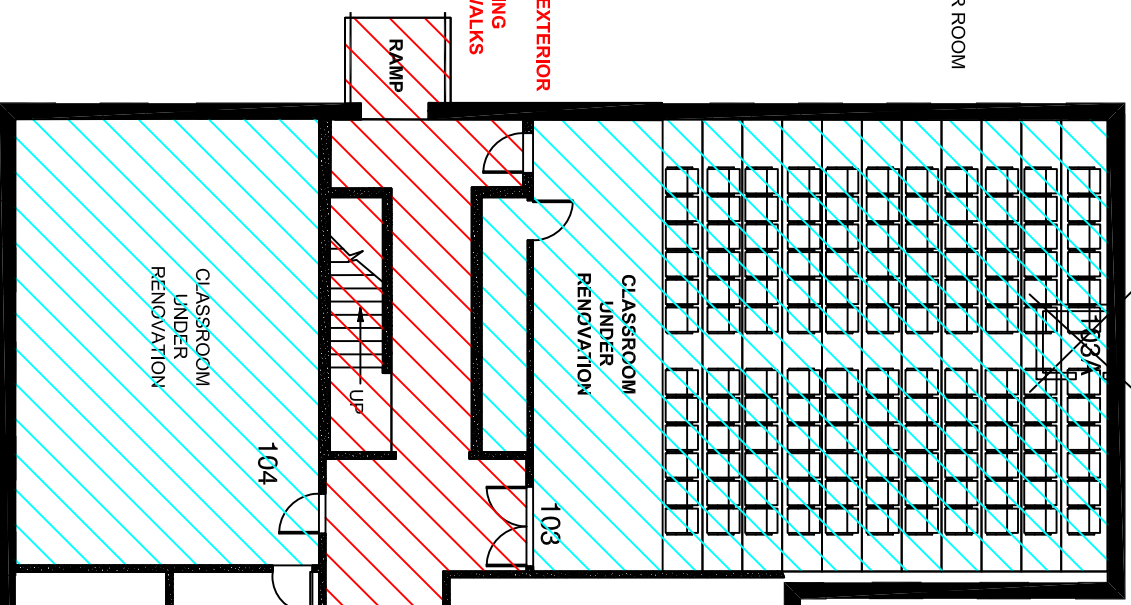

**SCOPE OF WORK - CLASSROOM #103**

- FIXED FURNITURE
- SEATING
- FURNITURE
- ADA TABLES
- CHAIRS
- WHITE BOARDS
- WINDOW COVERINGS
- CARPENTRY
- WALL BUILD OUT
- REMOVAL OF EXISTING PROJECTOR ROOM
- REMOVAL OF EXISTING ITEMS
- PAINT
- NEW CARPET
- MOVING EXISTING FURNITURE
- ABATEMENT

PATHWAY LEADING TO EXTERIOR  
 ROUTES: INCLUDING:  
 • ACCESSIBLE PARKING  
 • ACCESSIBLE SIDEWALKS

**SCOPE OF WORK - CLASSROOM #104**

- FURNITURE
- ADA TABLES
- TABLES
- CHAIRS
- WHITE BOARDS
- STORAGE CABINETS
- WINDOW COVERINGS
- CARPENTRY
- REMOVAL OF EXISTING ITEMS
- REPLACE SOME CEILING TILES/GRID
- PAINT
- NEW CARPET
- MOVE EXISTING FURNITURE
- ABATEMENT

**First Floor**